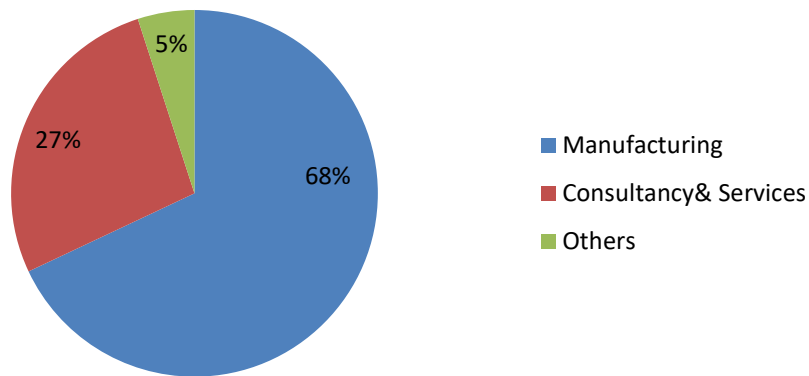

## Circulation

Print-run : 6000 copies

Readership: 24, 000

Free of Charge subscriber 100%

Direct Mail 85%

Digital channel 5.7%

\*Lobby display at partners facility 9.3%

(Partners include: Embassies and consulates, international hospitals, business schools, and Chinese government agencies)

### Audience Composition by Industries