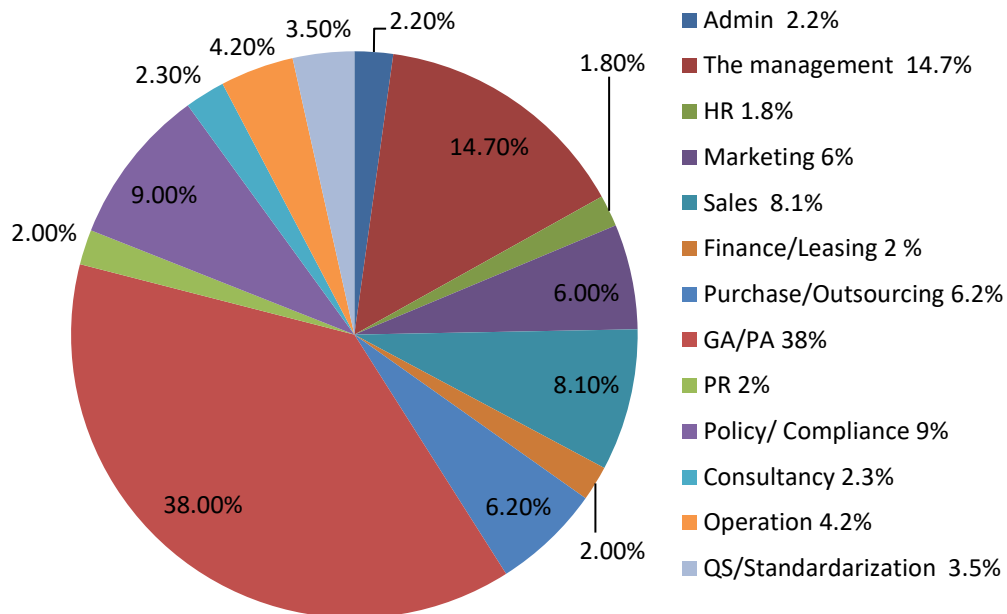

## Circulation

Print-run : 6000 copies

Readership: 24, 000

Free of Charge subscriber 100%

Direct Mail 85%

Digital channel 5.7%

\*Lobby display at partners facility 9.3%

(Partners include: Embassies and consulates, international hospitals, business schools, and Chinese government agencies)

### Audience Composition by Industries

### Audience Composition by Job Responsibility